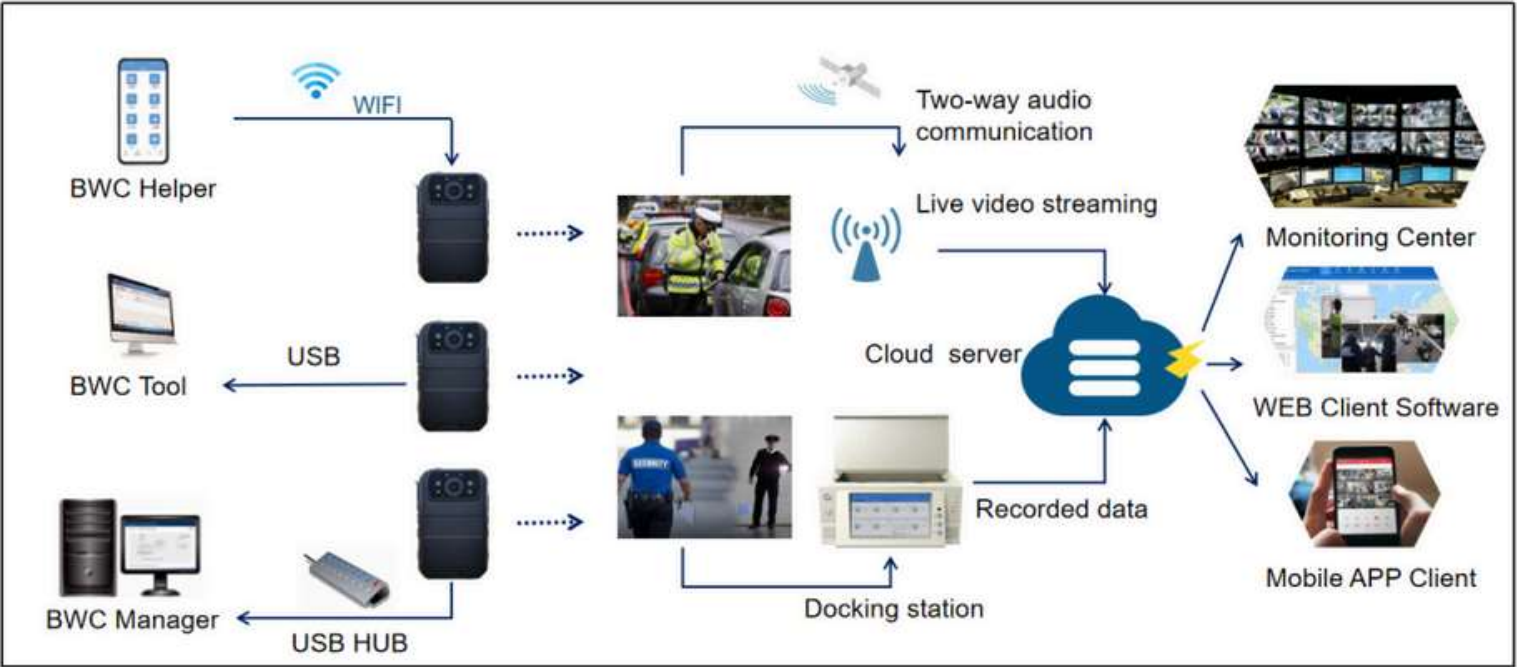

Total Solution Diagram